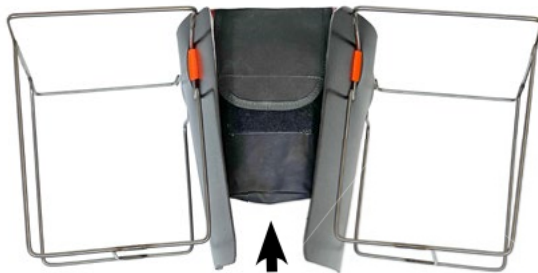

2025 PLANTING SEASON

PLANTING FRAMES

APRIL 2025

Planting Frame Kits

Planting Frame Kit PFK04	
2 x Timbersaws Planting Frame (Stainless Steel) (PF)	$81.65
2 x Timbersaws Backboard (BB1)	$49.97
1 x Waist Pad (CL55) (colour may vary)	$80.73
1 x Heavy Duty Belt with Steel Buckle (CL50)	$43.00
TOTAL PFK04	$255.35
Prices incl. GST	

Planting Frame Kit PFK06	
2 x Timbersaws Planting Frame (Stainless Steel) (PF)	81.66
2 x Timbersaws Backboard (BB1)	$49.96
HD Padded Thinning/Planting Harness (WTPTH)	$295.00
1 x Heavy Duty Belt with Steel Buckle (CL50)	$43.00
TOTAL PFK06	$469.62
Prices incl. GST	

Optional Water Bottle/Fuel Pouch