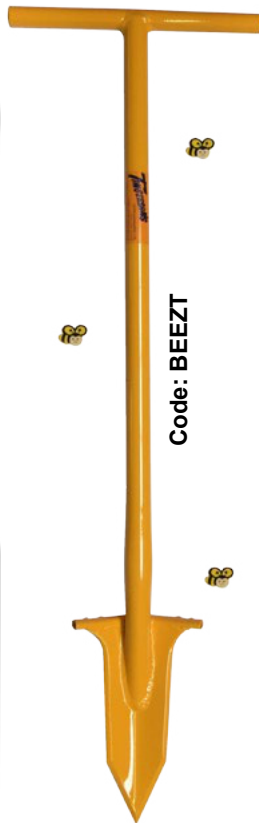

4WD SPADE

Tough, but compact enough to tuck away in the back of your 4WD and pull it out when you need it.

Code: 4WDS

\$134.50 Incl. GST

4WD Spade	Straight	875mm	Square	210mm	170mm	170mm	4mm	2.80kg
-----------	----------	-------	--------	-------	-------	-------	-----	--------

Prices are Inclusive of GST. For more information visit www.timbersaws.co.nz

2025 PLANTING SEASON

PLANTING SPADES

APRIL 2025

KT Spade
\$142.60

Beez Neez T-Bar
\$134.40

Beez Neez Handle
\$134.50

Bushpro PC290 Hiballer
\$126.50

Bushpro PC270 Speed
\$126.50

TS4 \$183.30
TS5 \$179.50
TS6 \$183.30
TS7 \$179.50

Walsh
\$166.90

Code: KTSPADE

Code: BEEZT

Code: BEEZH

Code: PC290

Code: PC270

Code: TS4

KT Spade:

For use in well cultivated or easy to penetrate soil. Designed with a 400mm length blade, 100mm longer than traditional spades. After extensive trials, a major forestry company now insists on the KT spade to facilitate deeper and straighter root placement for good growth and anchorage in strong winds.