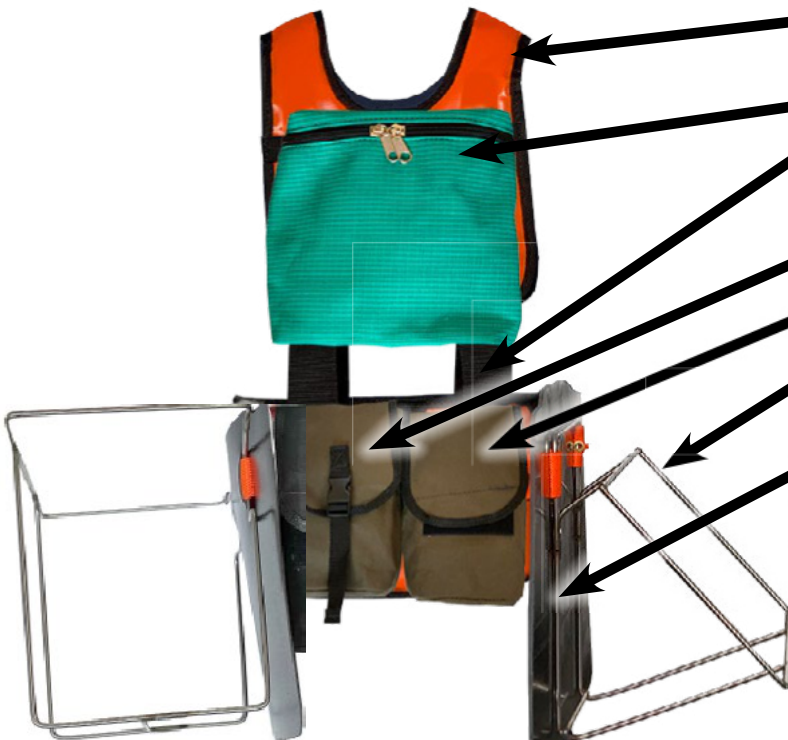

2025 PLANTING SEASON

PLANTING EXTRAS

APRIL 2025

Planting Optional Extras

[Click here for this product on our website](#)

Thinning Harness Kit (PPFK06X) for **Plug Planting** with optional extras

HD Padded Thinning/Planting Harness (WTPTH)	$295.00
Lunch Pouch (L/Pouch)	$88.00
Heavy Duty Belt with Steel Buckle (CL50)	$43.00
Water or Fuel Bottle Pouch - Clipped (CL85C) (colour may vary)	$51.13
Water or Fuel Bottle Pouch - Velcro (CL85V) (colour may vary)	$51.12
2 x Timbersaws Plug Planting Frame (Stainless Steel) (PPF)	$108.80
2 x Timbersaws Backboard (BB1)	$49.97
TOTAL PPFK06X	$687.00

Prices incl. GST

[Click here for this product on our website](#)

Thinning Harness Kit (PFK06X) for **Seedling Planting** with optional extras

HD Padded Thinning/Planting Harness (WTPTH)	$295.00
Lunch Pouch (L/Pouch)	$88.00
Heavy Duty Belt with Steel Buckle (CL50)	$43.00
Water or Fuel Bottle Pouch - Clipped (CL85C)(colour may vary)	$51.12
Water or Fuel Bottle Pouch - Velcro (CL85V)(colour may vary)	$51.12
2 x Timbersaws Planting Frame (Stainless Steel) (PF)	$81.65
2 x Timbersaws Backboard (BB1)	$49.97
TOTAL PFK06X	$659.86

Prices incl. GST

Seedling Planting

Plug Planting