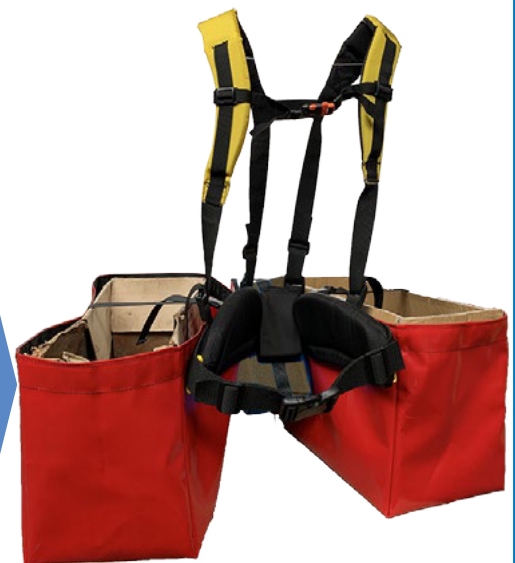

4B Planting Kit 1 (4BK1)

4B Planting Kit 1 4BK1

Bushpro Harness (BPH) \$122.25

4B Planting Bag (4BPB) \$84.00

Water Bottle Pouch (velcro) (CL85V) \$51.12

TOTAL 4BK1 **\$257.36**

Prices incl. GST

4B Planting Kit 2 (4BK2)