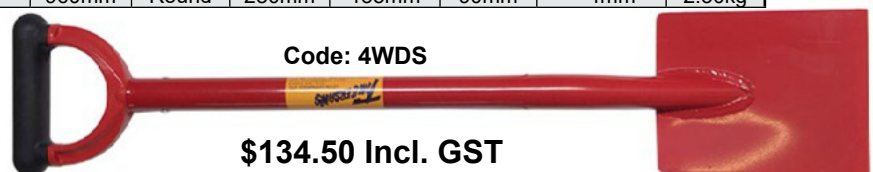

4WD SPADE

Tough, but compact enough to tuck away in the back of your 4WD and pull it out when you need it.

Code: 4WDS

$134.50 Incl. GST

4WD Spade	Straight	875mm	Square	210mm	170mm	170mm	4mm	2.80kg

Prices are Inclusive of GST. For more information visit www.timbersaws.co.nz