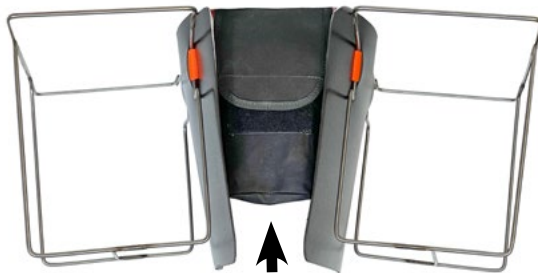

2024 PLANTING SEASON

PLANTING FRAMES

APRIL 2024

Planting Frame Kits

Planting Frame Kit PFK04	
2 x Timbersaws Planting Frame (Stainless Steel) (PF)	$81.65
2 x Timbersaws Backboard (BB1)	$49.97
1 x Waist Pad (CL55) (colour may vary)	$80.73
1 x Heavy Duty Belt with Steel Buckle (CL50)	$43.00
TOTAL PFK04	$255.35
Prices incl. GST	

Planting Frame Kit PFK06	
2 x Timbersaws Planting Frame (Stainless Steel) (PF)	81.66
2 x Timbersaws Backboard (BB1)	$49.96
1 x Thinning Harness (WTTH)	$295.00
1 x Heavy Duty Belt with Steel Buckle (CL50)	$43.00
TOTAL PFK06	$469.62
Prices incl. GST	

Optional Water Bottle/Fuel Pouch