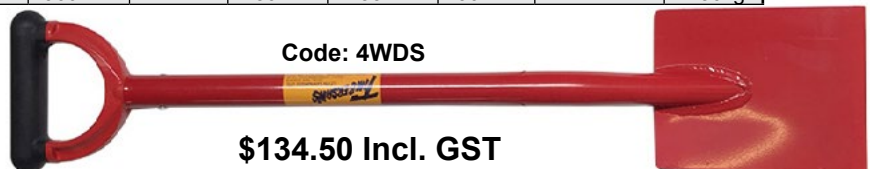

4WD SPADE

Tough, but compact enough to tuck away in the back of your 4WD and pull it out when you need it.

$134.50 Incl. GST

4WD Spade	Straight	875mm	Square	210mm	170mm	170mm	4mm	2.80kg

Prices are Inclusive of GST. For more information visit www.timbersaws.co.nz