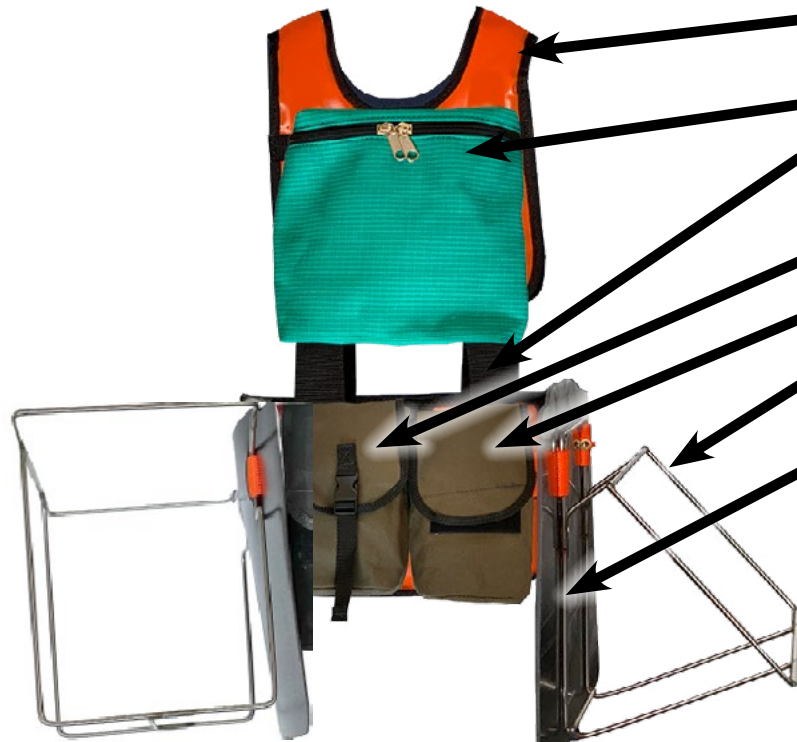

2024 PLANTING SEASON

PLANTING EXTRAS

APRIL 2024

Planting Optional Extras

**Seedling
Planting**

**Plug
Planting**